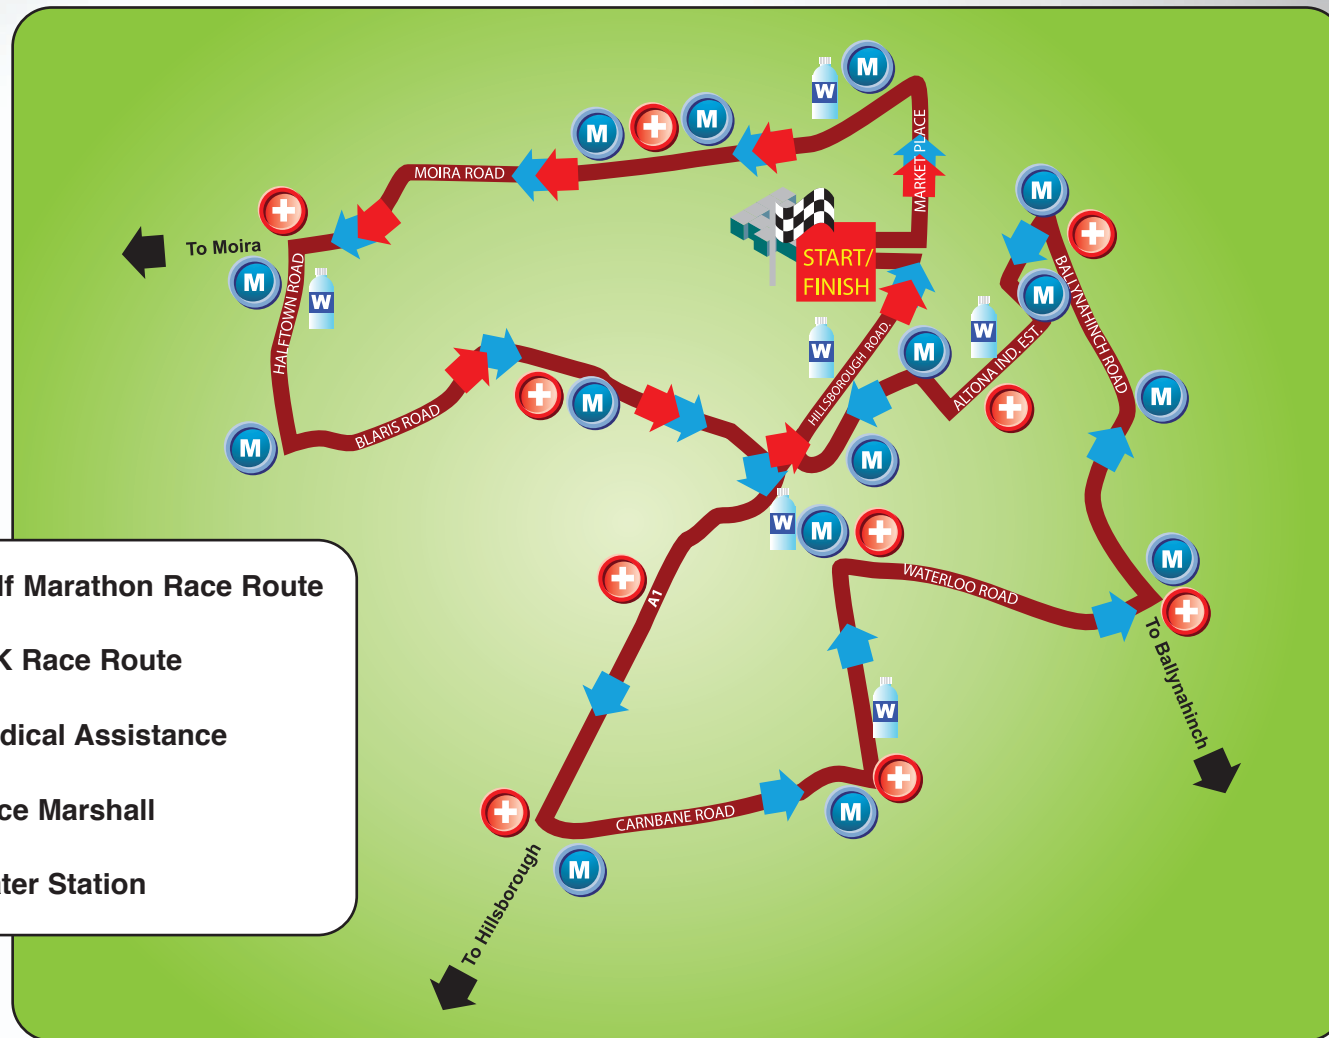

LISBURN HALF MARATHON & 10K

ROUTE MAP

Start - Warren Park beside Lagan Valley LeisurePlex.

Finish - Hockey Pitches at Lagan Valley LeisurePlex.

Race Route

Half Marathon Race Route

10K Race Route

Medical Assistance

Race Marshall

Water Station

lisburnhalfmarathon.com